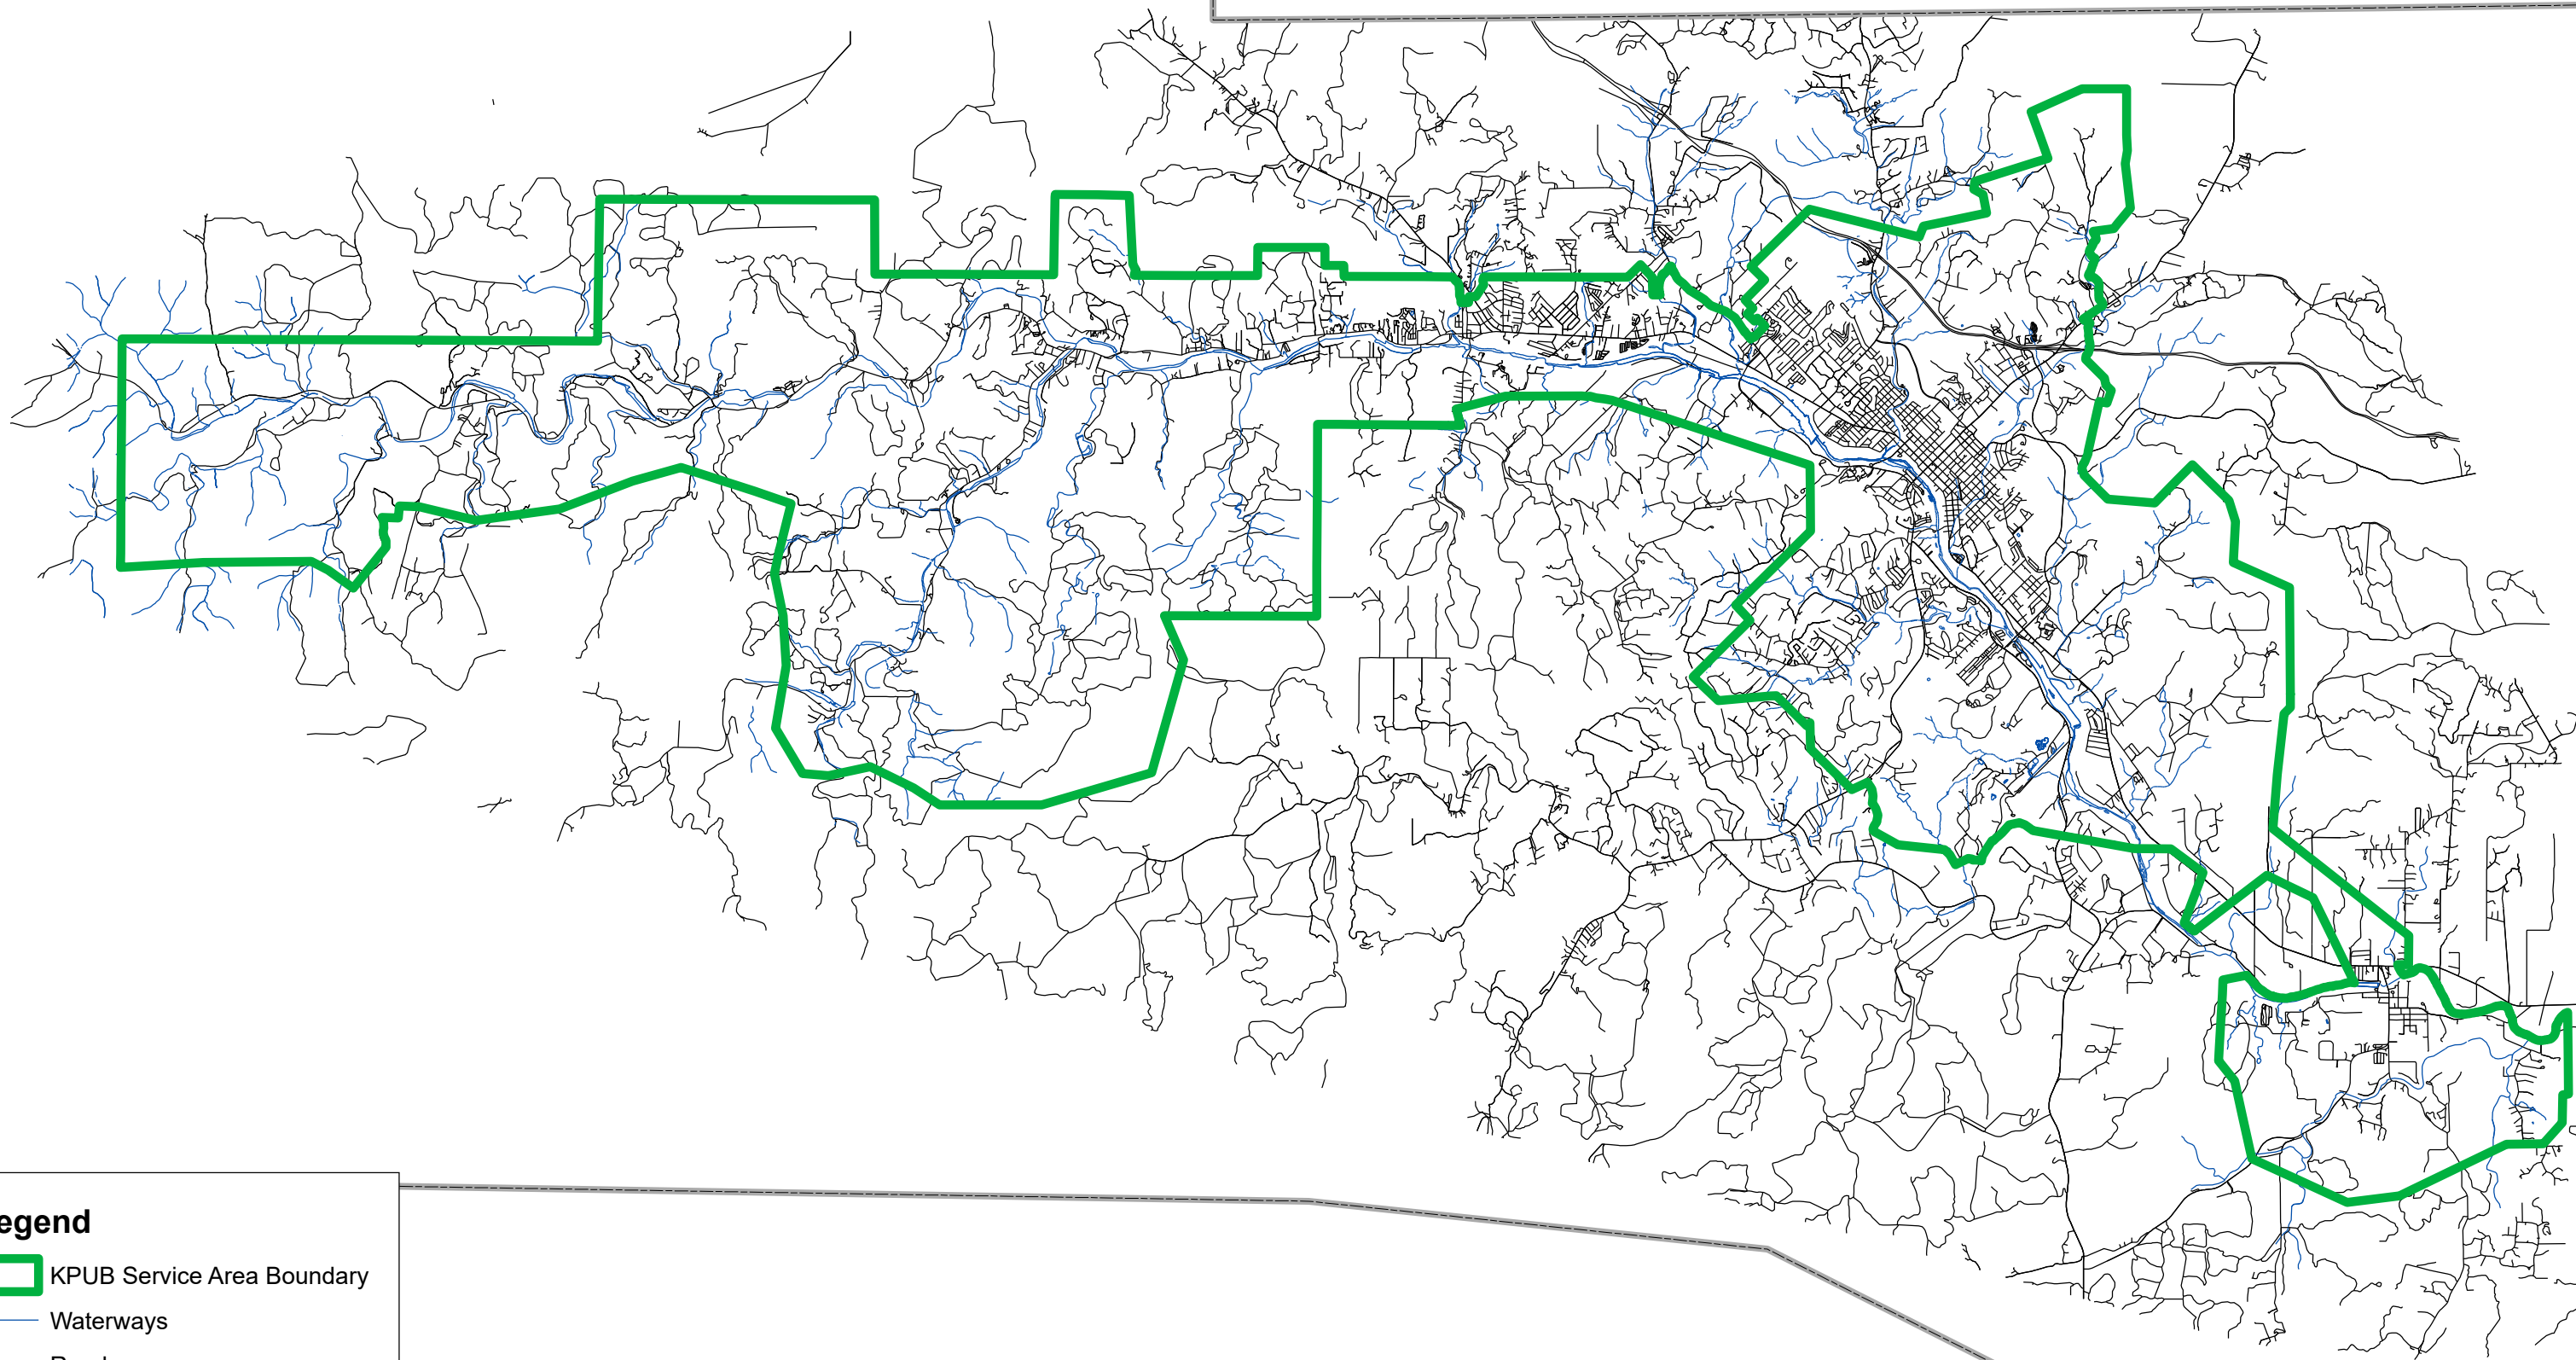

N

KPUB Service Area Boundary Map

Legend

-  KPUB Service Area Boundary
-  Waterways
-  Roads
-  Kerr County Boundary

4.5 2.25 0 4.5 Miles